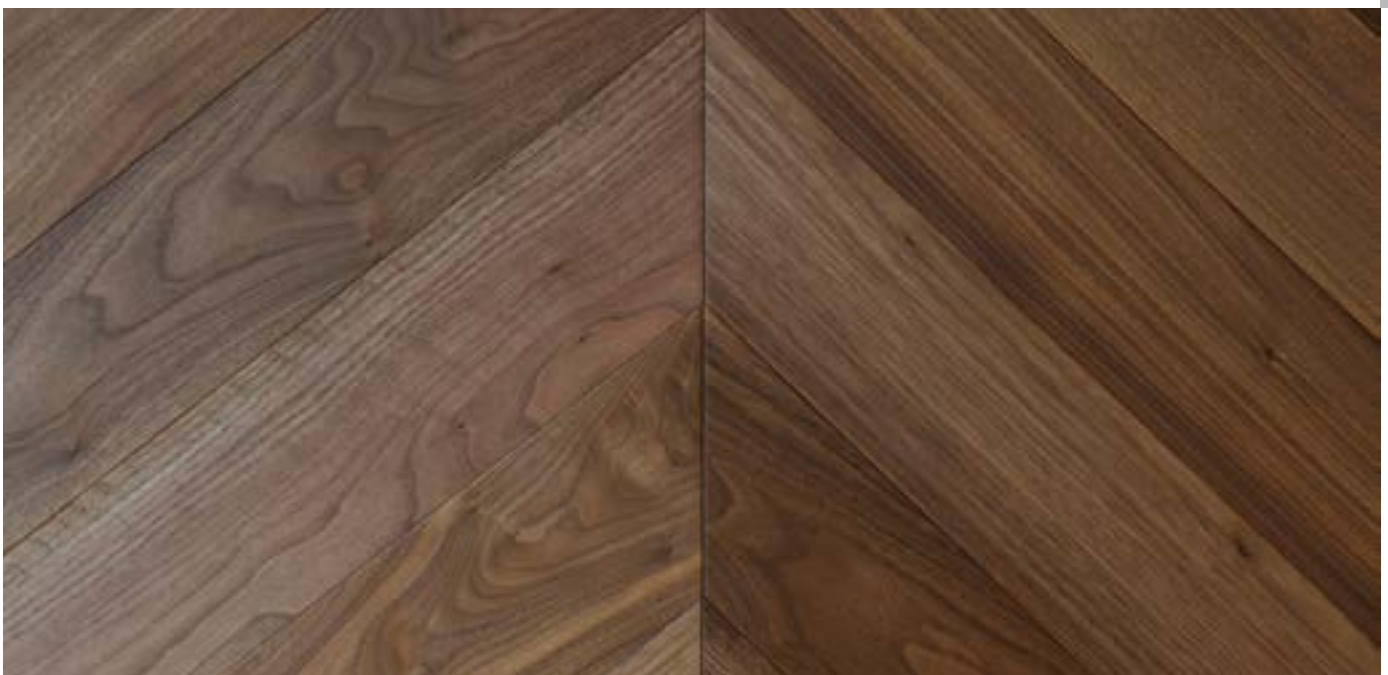

14/3 x 120 x 600 mm, Chevron 45 °

Grade - AMERICAN WALNUT ABC

Surface - Smooth

Finish - UV Lacquered

Installation System

Meribel

/Alpine

SEE PRODUCT